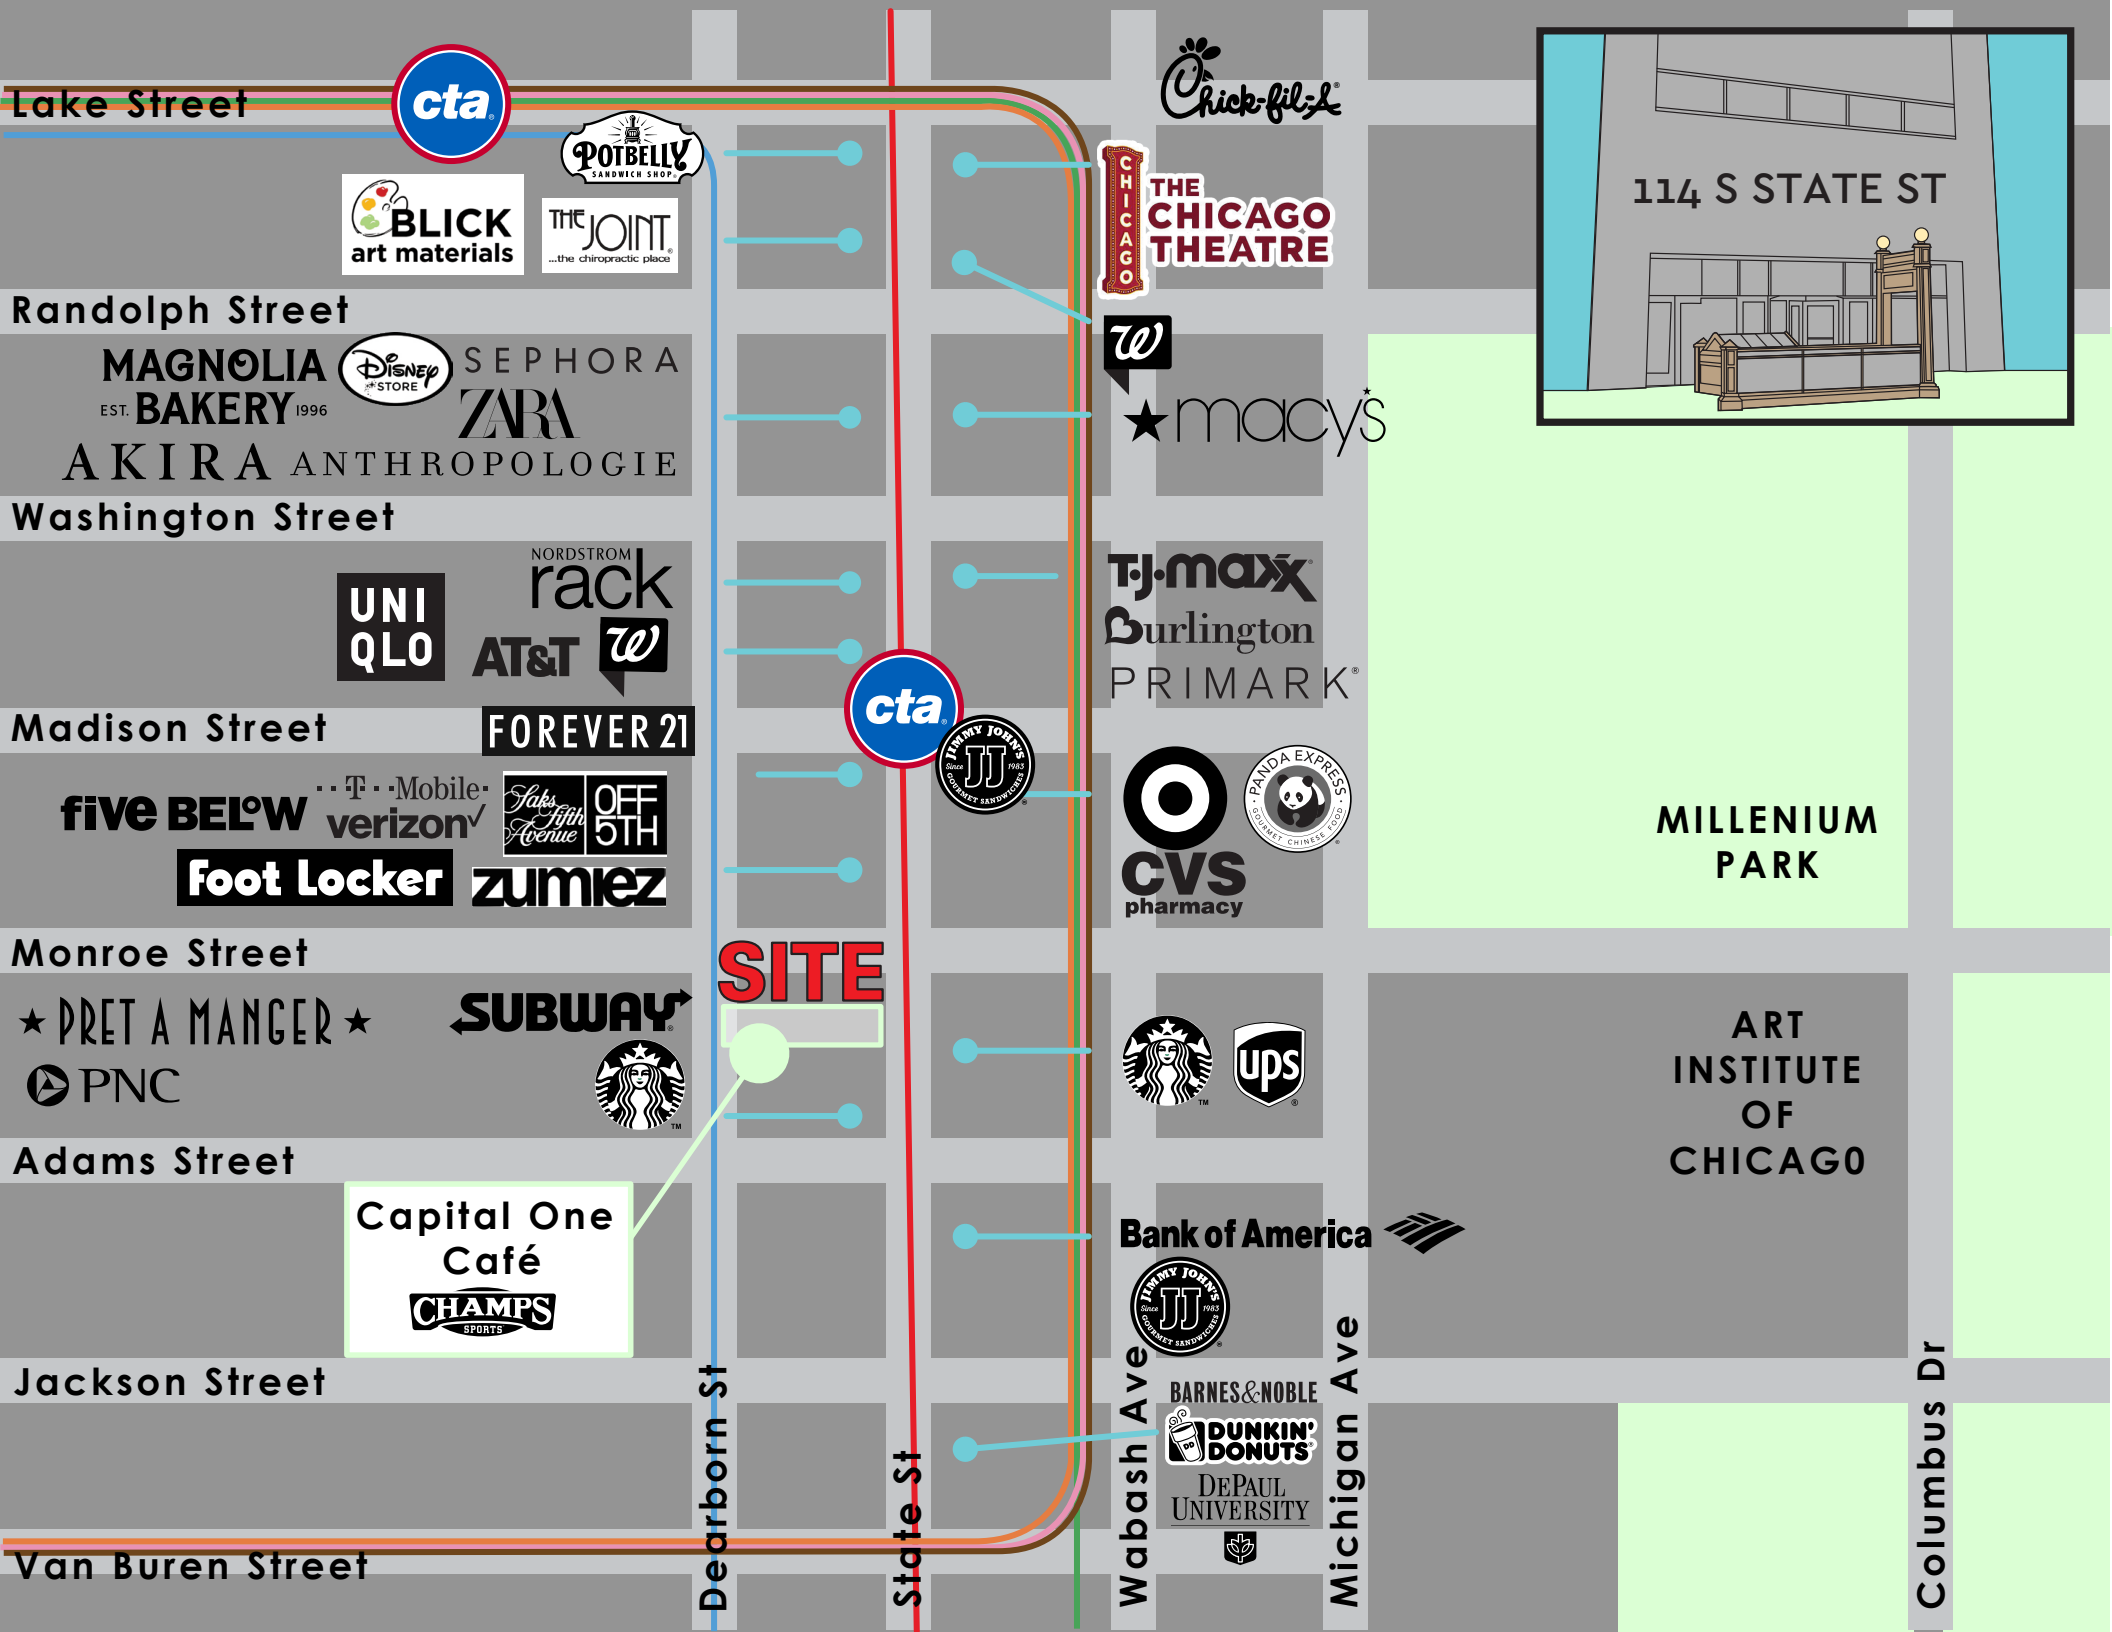

PROPERTY OVERVIEW

Irreplaceable Downtown Chicago Real Estate

Located in the Heart of State Street's Retail Corridor

45 feet of Frontage on State Street

State St - 29,200 VPD

Monroe CTA Station
3,500,000 Total Entries Per Day

Up to 36,630 SF Available

NEIGHBORING RETAILERS

MAGNOLIA BAKERY EST. 1996

AKIRA ANTHROPOLOGIE

MILLENIUM PARK

five BELoW T-Mobile verizon

SITE

ART INSTITUTE OF CHICAGO

PRET A MANGER

Michigan Ave

Columbus Dr

Jackson Street

Van Buren Street

Dearborn St

State St

Wabash Ave