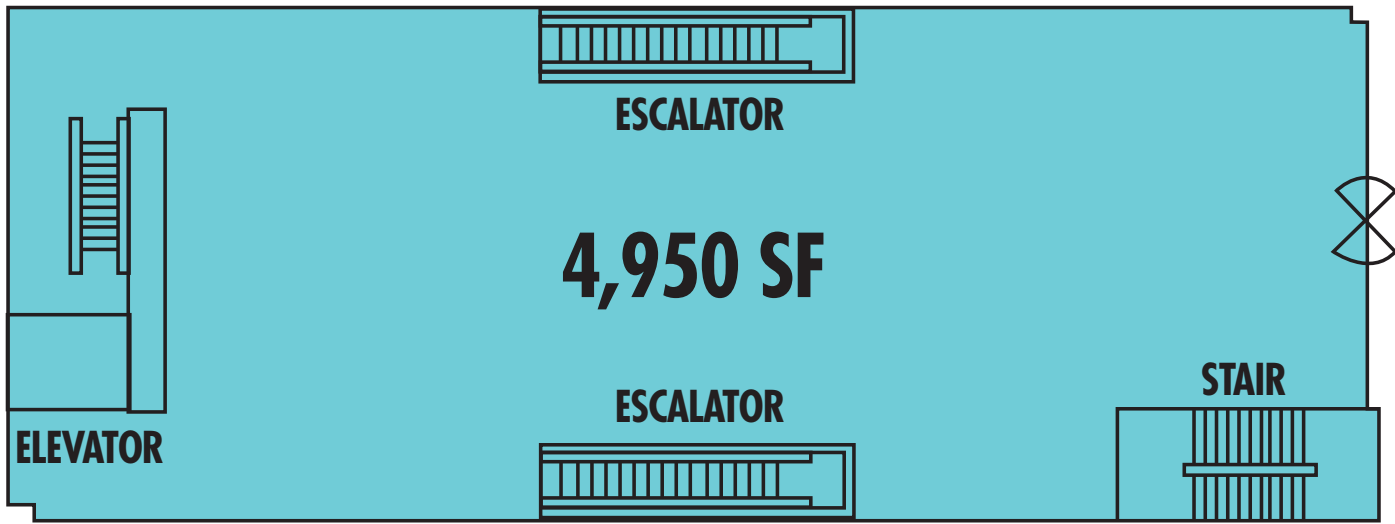

FLOORS 1 - 6

MEZZANINE

PROPERTY OVERVIEW

Irreplaceable Downtown Chicago Real Estate

Located in the Heart of State Street's Retail Corridor

45 feet of Frontage on State Street

State St - 29,200 VPD

Monroe CTA Station
3,500,000 Total Entries Per Day

Up to 36,630 SF Available

NEIGHBORING RETAILERS