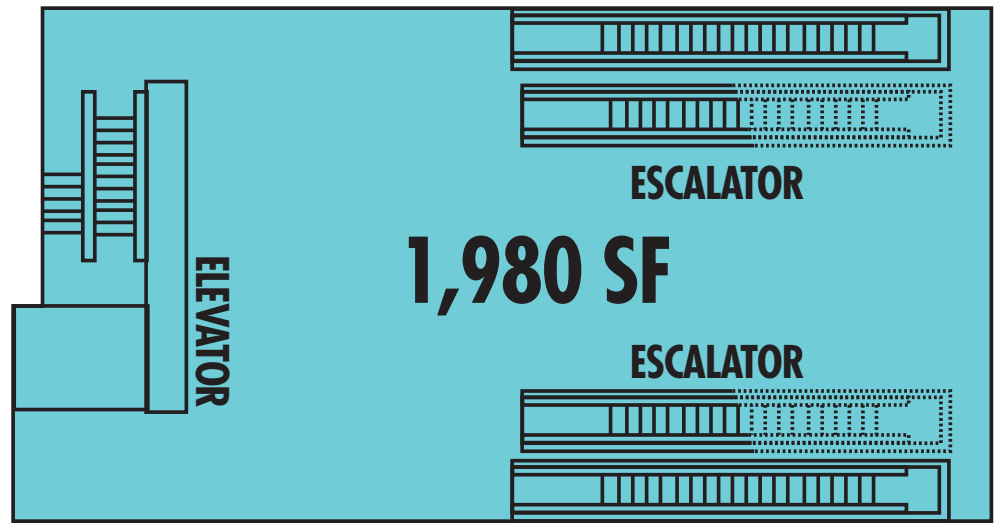

MEZZANINE

PROPERTY OVERVIEW

Irreplaceable Downtown Chicago Real Estate

Located in the Heart of State Street's Retail Corridor

45 feet of Frontage on State Street

State St - 29,200 VPD

Monroe CTA Station
3,500,000 Total Entries Per Day

Up to 36,630 SF Available

NEIGHBORING RETAILERS